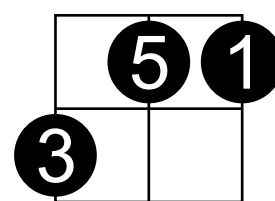

# Guitar Triad Chord Patterns

6-5-4 (E-A-D)\*

4-3-2 (D-G-B)

3-2-1 (G-B-E)

\* Same Pattern For Strings 5-4-3 (A-D-G)

String 6-5-4

String 5-4-3

String 4-3-2