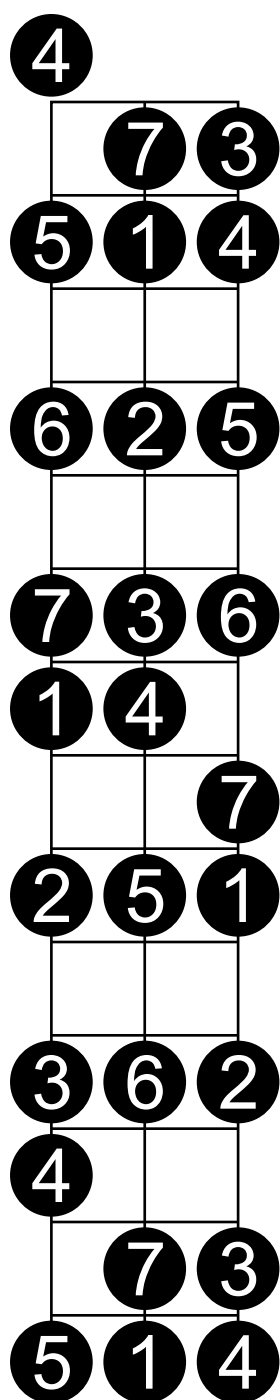

# Guitar Triad Chord Patterns

6-5-4 (E-A-D)\*

4-3-2 (D-G-B)

3-2-1 (G-B-E)

\* Same Pattern For Strings 5-4-3 (A-D-G)

String 6-5-4

String 5-4-3

String 4-3-2

String 3-2-1