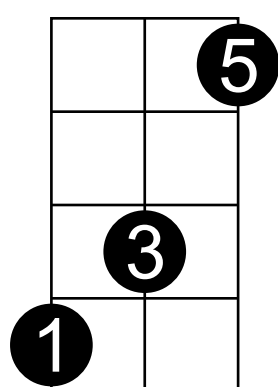

# Guitar Triad Chord Patterns

6-5-4 (E-A-D)\*

4-3-2 (D-G-B)

3-2-1 (G-B-E)

\* Same Pattern For Strings 5-4-3 (A-D-G)

String 6-5-4

String 5-4-3

String 4-3-2