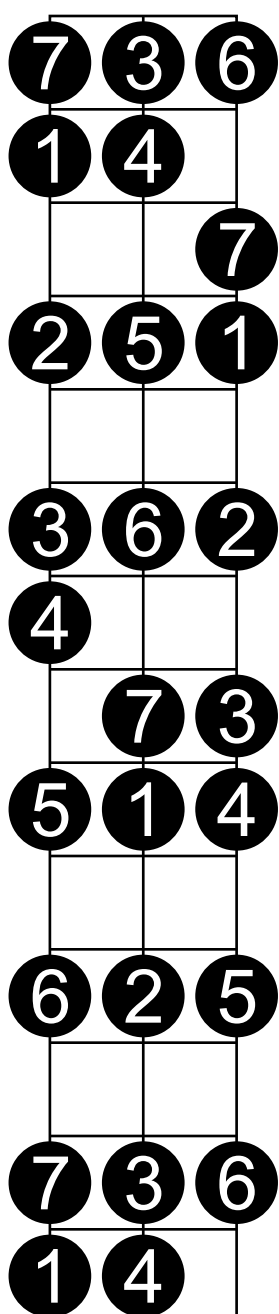

# Guitar Triad Chord Patterns

6-5-4 (E-A-D)\*

4-3-2 (D-G-B)

3-2-1 (G-B-E)

\* Same Pattern For Strings 5-4-3 (A-D-G)

String 6-5-4

String 5-4-3

String 4-3-2

String 3-2-1