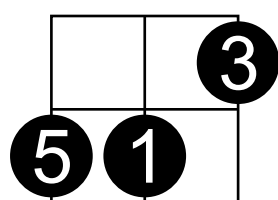

# Guitar Triad Chord Patterns

6-5-4 (E-A-D)\*

4-3-2 (D-G-B)

3-2-1 (G-B-E)

\* Same Pattern For Strings 5-4-3 (A-D-G)

String 6-5-4

String 5-4-3

String 4-3-2