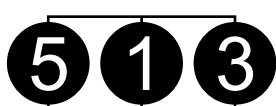

# Guitar Triad Chord Patterns

6-5-4 (E-A-D)\*

4-3-2 (D-G-B)

3-2-1 (G-B-E)

\* Same Pattern For Strings 5-4-3 (A-D-G)

String 6-5-4

String 5-4-3

String 4-3-2