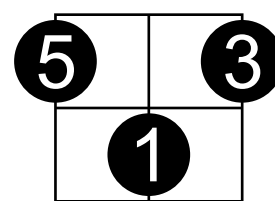

# Guitar Triad Chord Patterns

6-5-4 (E-A-D)\*

4-3-2 (D-G-B)

3-2-1 (G-B-E)

\* Same Pattern For Strings 5-4-3 (A-D-G)

String 6-5-4

String 5-4-3

String 4-3-2