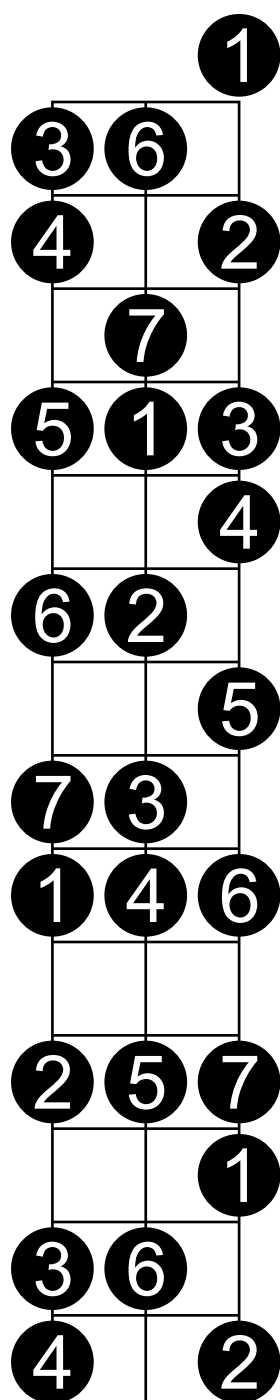

# Guitar Triad Chord Patterns

6-5-4 (E-A-D)\*

4-3-2 (D-G-B)

3-2-1 (G-B-E)

\* Same Pattern For Strings 5-4-3 (A-D-G)

String 6-5-4

String 5-4-3

String 4-3-2

String 3-2-1