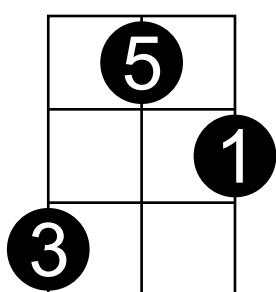

# Guitar Triad Chord Patterns

6-5-4 (E-A-D)\*

4-3-2 (D-G-B)

3-2-1 (G-B-E)

\* Same Pattern For Strings 5-4-3 (A-D-G)

String 6-5-4

String 5-4-3

String 4-3-2