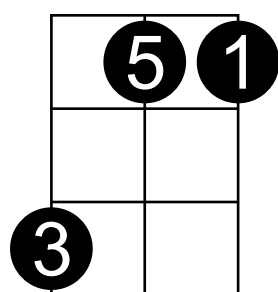

# Guitar Triad Chord Patterns

6-5-4 (E-A-D)\*

4-3-2 (D-G-B)

3-2-1 (G-B-E)

\* Same Pattern For Strings 5-4-3 (A-D-G)

String 6-5-4

String 5-4-3

String 4-3-2