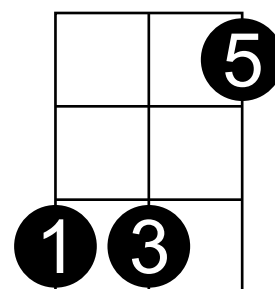

# Guitar Triad Chord Patterns

6-5-4 (E-A-D)\*

4-3-2 (D-G-B)

3-2-1 (G-B-E)

\* Same Pattern For Strings 5-4-3 (A-D-G)

String 6-5-4

String 5-4-3

String 4-3-2